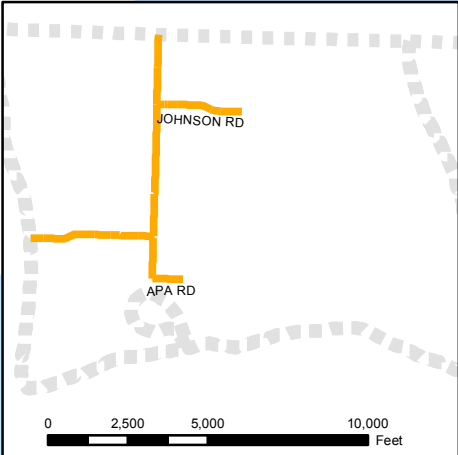

Legend

- BUS ROUTE
- STATE ROAD
- ROADS
- SCHOOL DISTRICTS
- CITY LIMITS

ALL ROADS NOT COLORED ARE CONSIDERED LIGHT DUTY AND WILL BE RESTRICTED DURING SEVERE EMERGENCY LOAD RESTRICTIONS. ALL ROADS ARE SUBJECT TO ADDITIONAL RESTRICTIONS AS DETERMINED BY THE COUNTY ENGINEER

Point Roberts

BUS ROUTE MAP DURING SEVERE EMERGENCY LOAD RESTRICTIONS