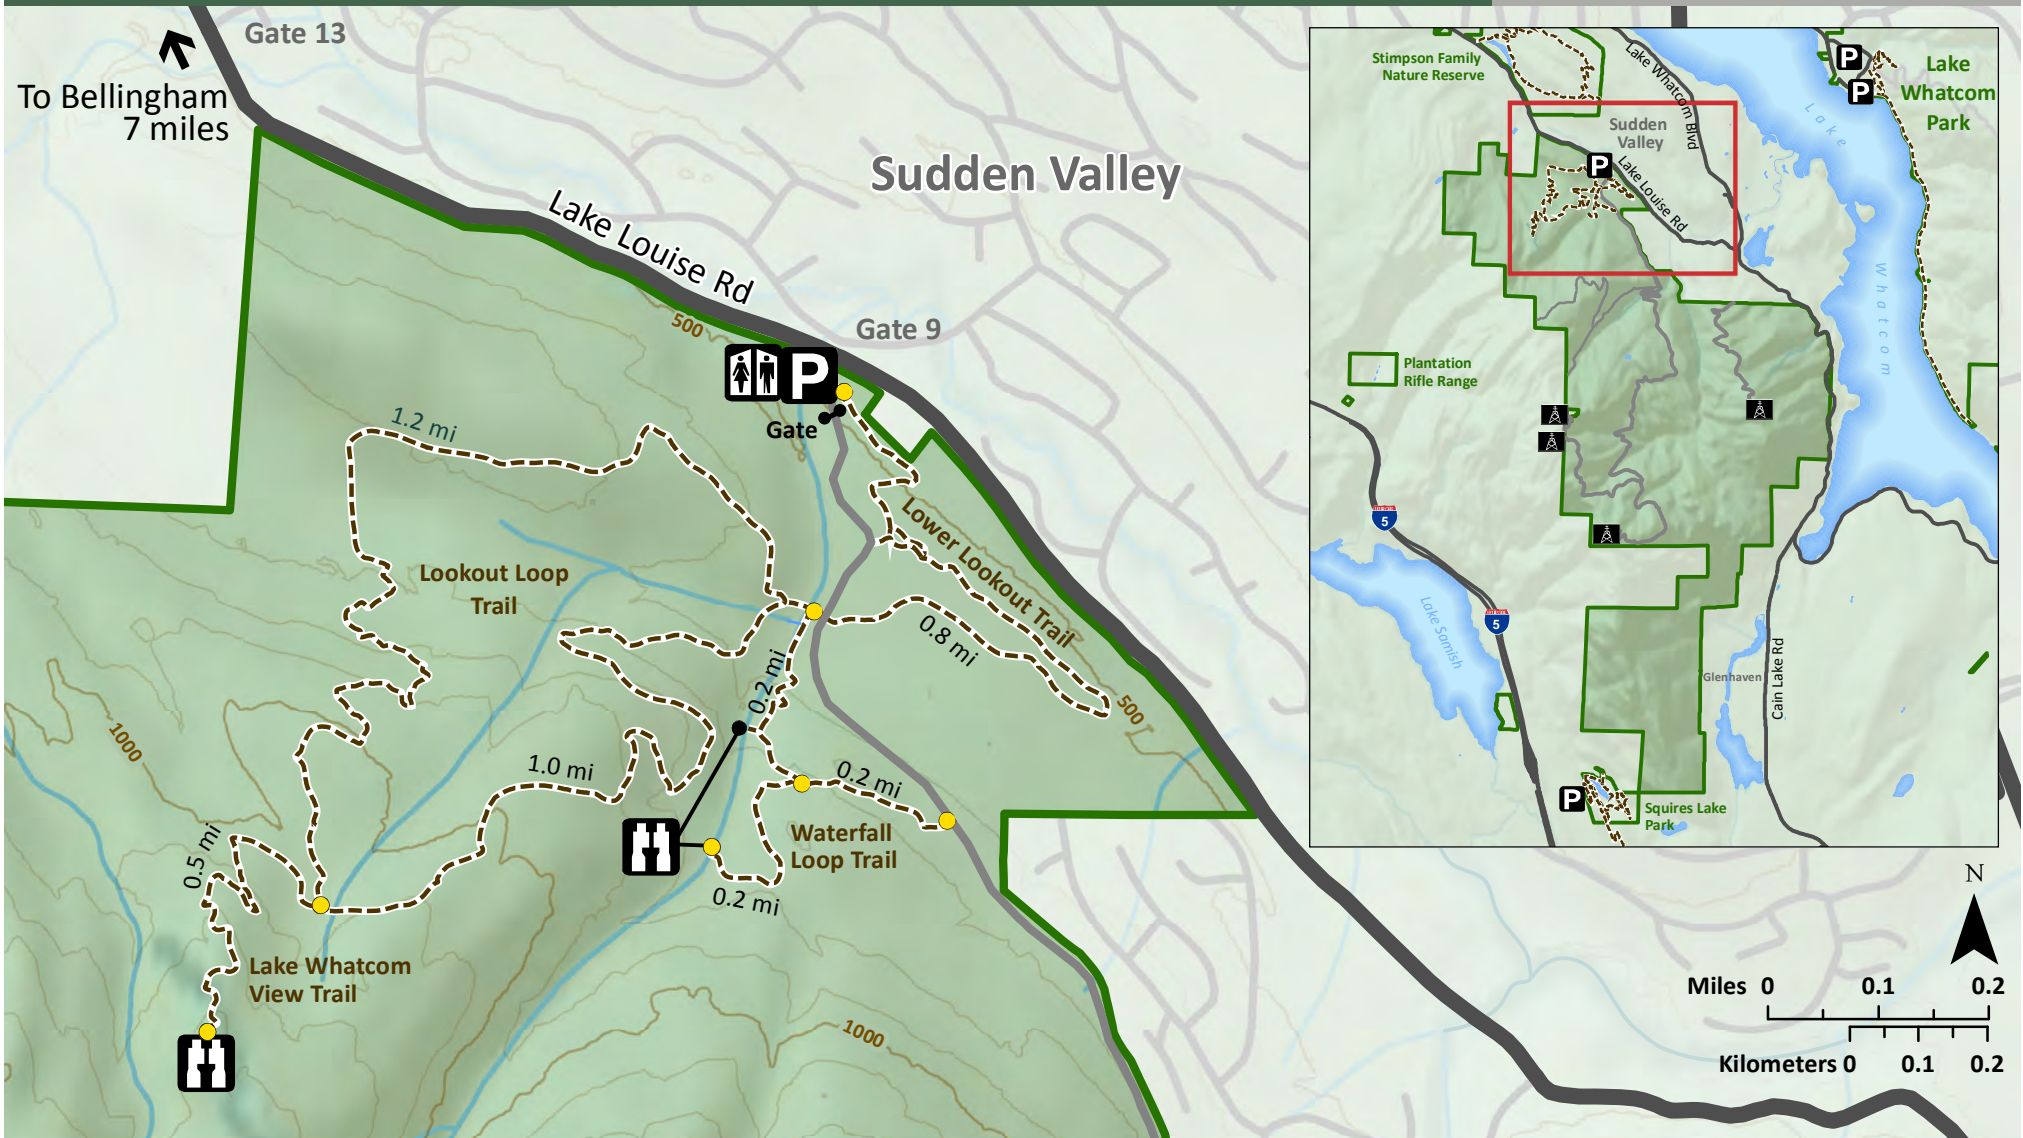

# Lookout Mountain Forest Preserve

## Whatcom County Parks & Recreation

- |           |                        |                   |
|-----------|------------------------|-------------------|
| Parking   | Communication Tower    | Trail - Hike/Bike |
| Viewpoint | Park Boundary          | Trail Mileage     |
| Bathroom  | Contour - 100 ft       | Paved Road        |
|           | Index Contour - 500 ft | Forest Road       |

Note to map users: Mobile maps approximate your location and may be inoperable at any time on any device. There are no warranties to accompany this material. Use at your own risk.

Scan for mobile map and to learn more