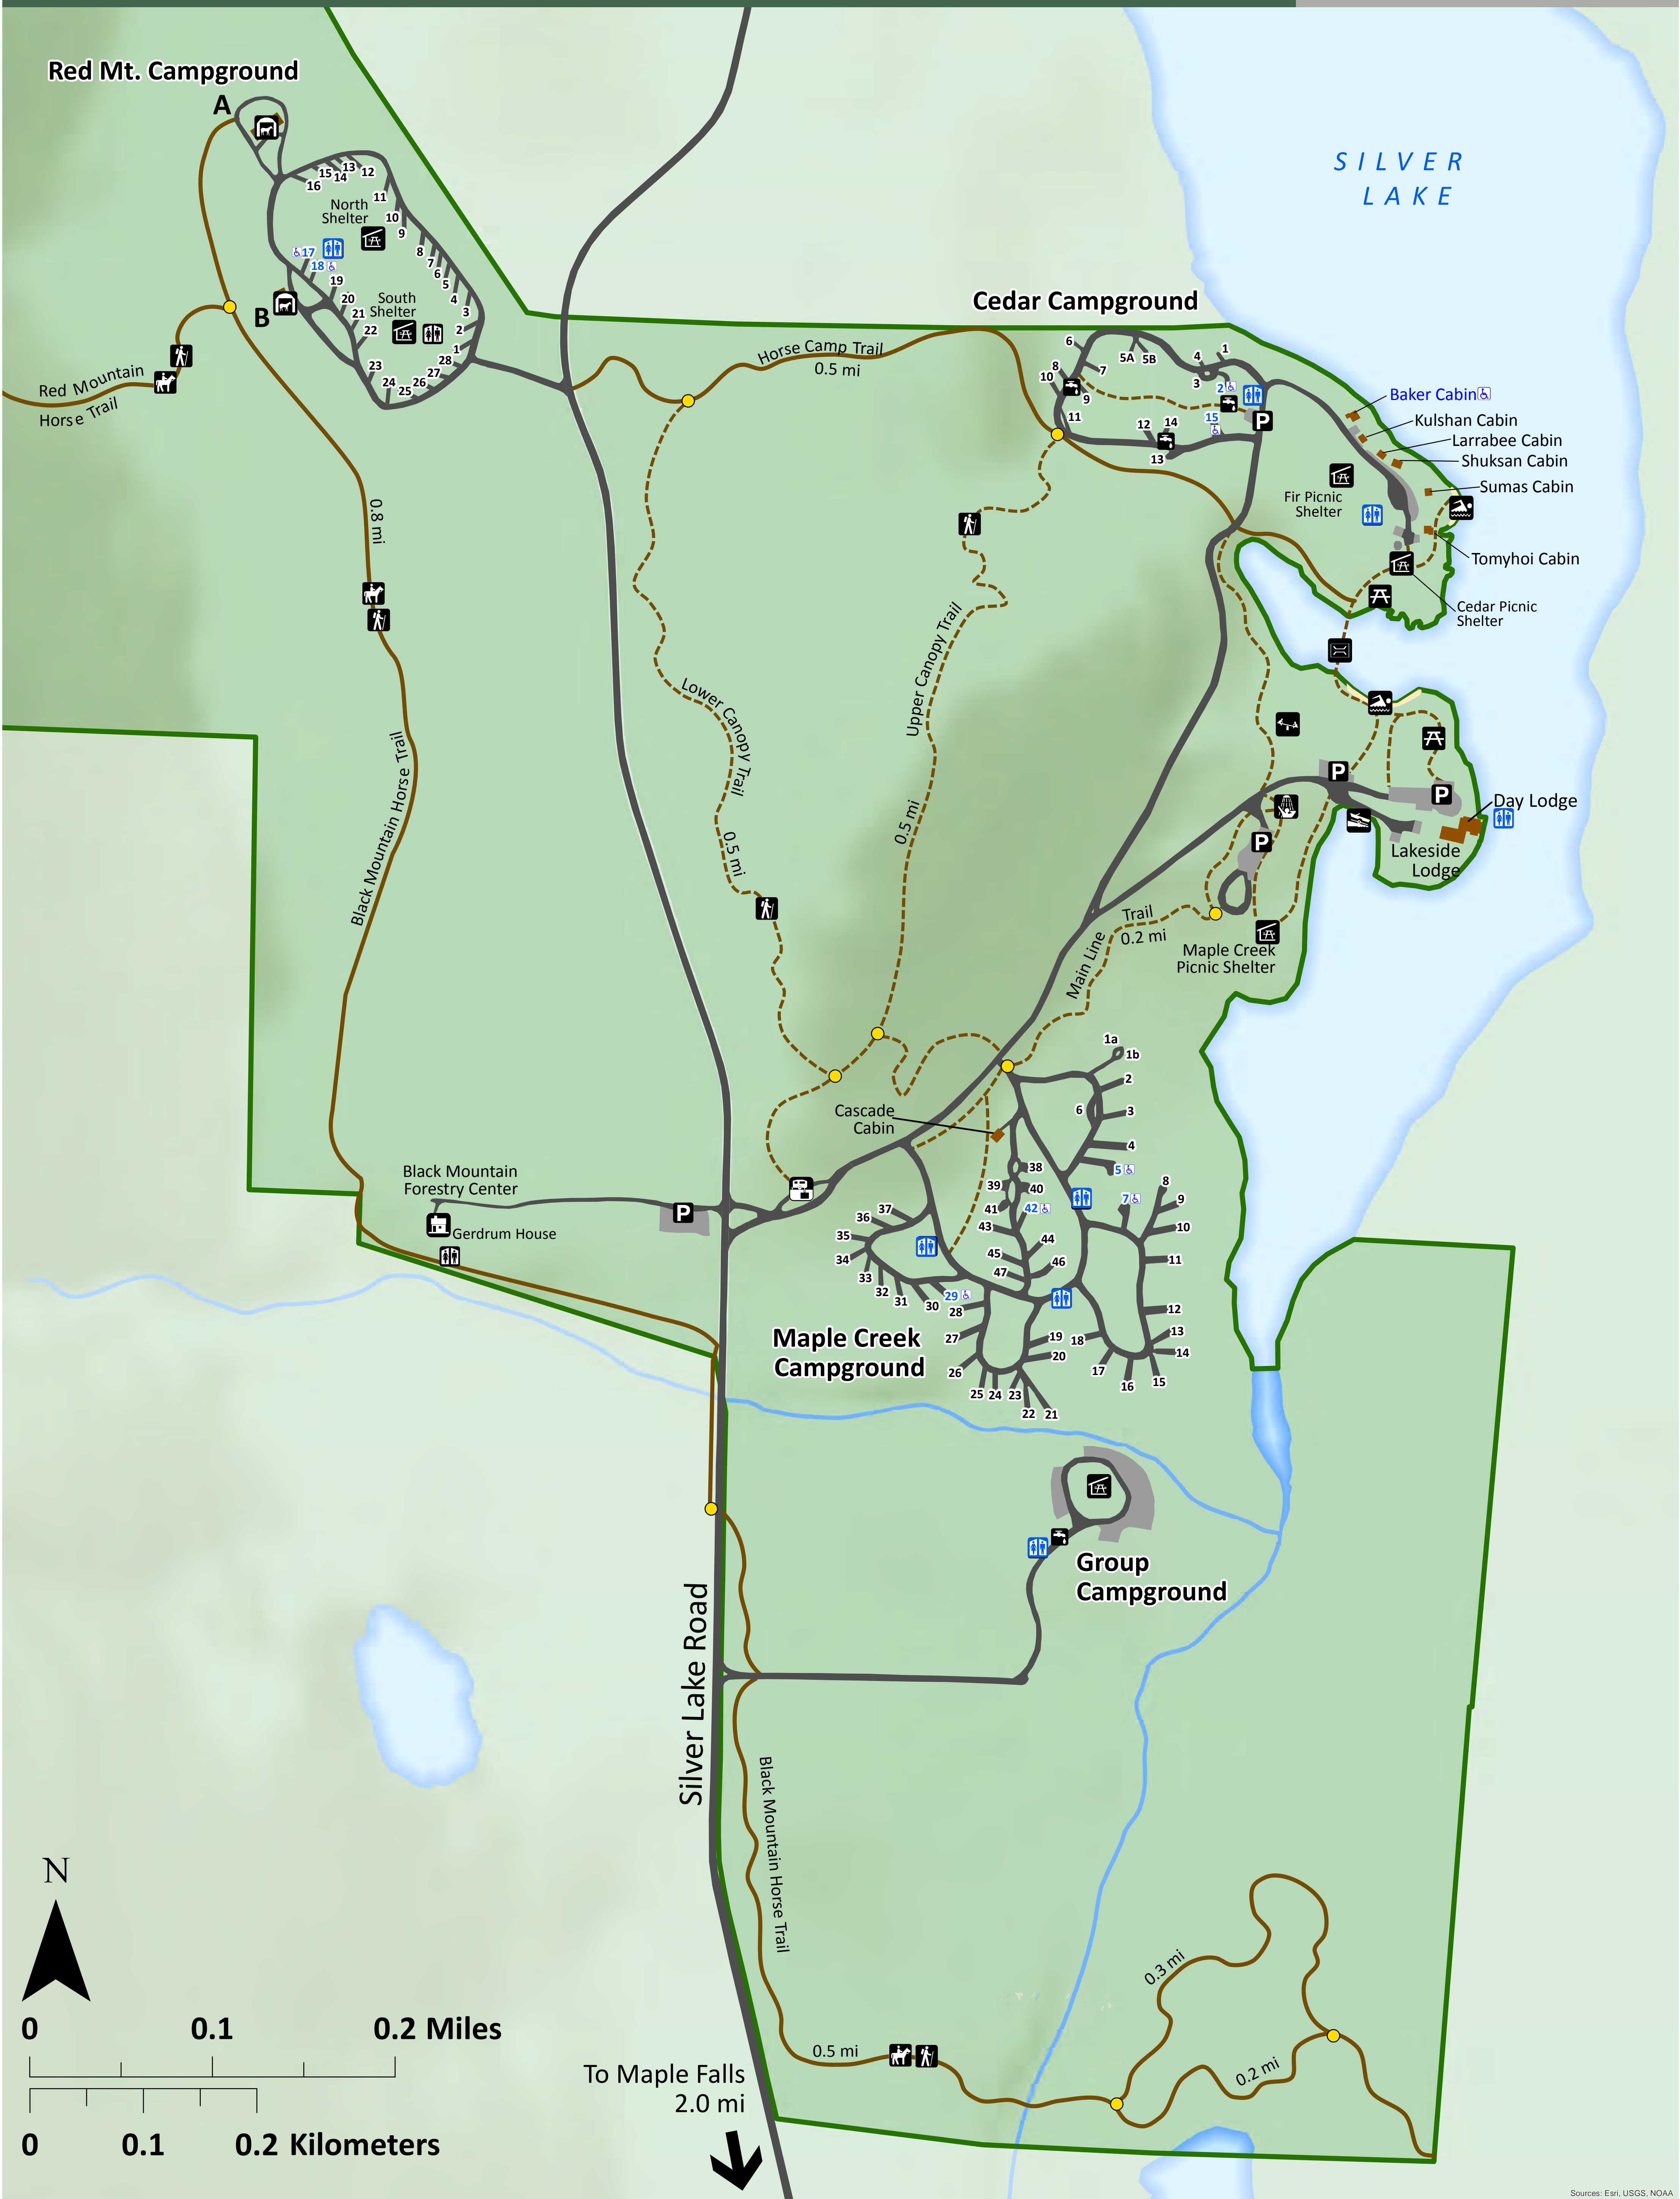

Silver Lake Park

Whatcom County
Parks & Recreation

Sources: Esri, USGS, NOAA

- | | | | |
|-----------------|-------------------|---------------------|--------------------|
| Parking | Boat Launch | Restroom | Creek |
| RV Dump Station | Historic Building | Accessible Restroom | Road |
| Water | Horse Stable | Showers | Trail |
| Picnic Shelter | Swimming Beach | Playground | Equestrian, Hiking |
| Picnic Area | Bridge | Park Boundary | Hiking Only |
| | | | Trail Mileage |

Note to map users: Mobile maps approximate your location and may be inoperable at any time on any device. There are no warranties to accompany this material. Use at your own risk.

Scan for mobile map and to learn more