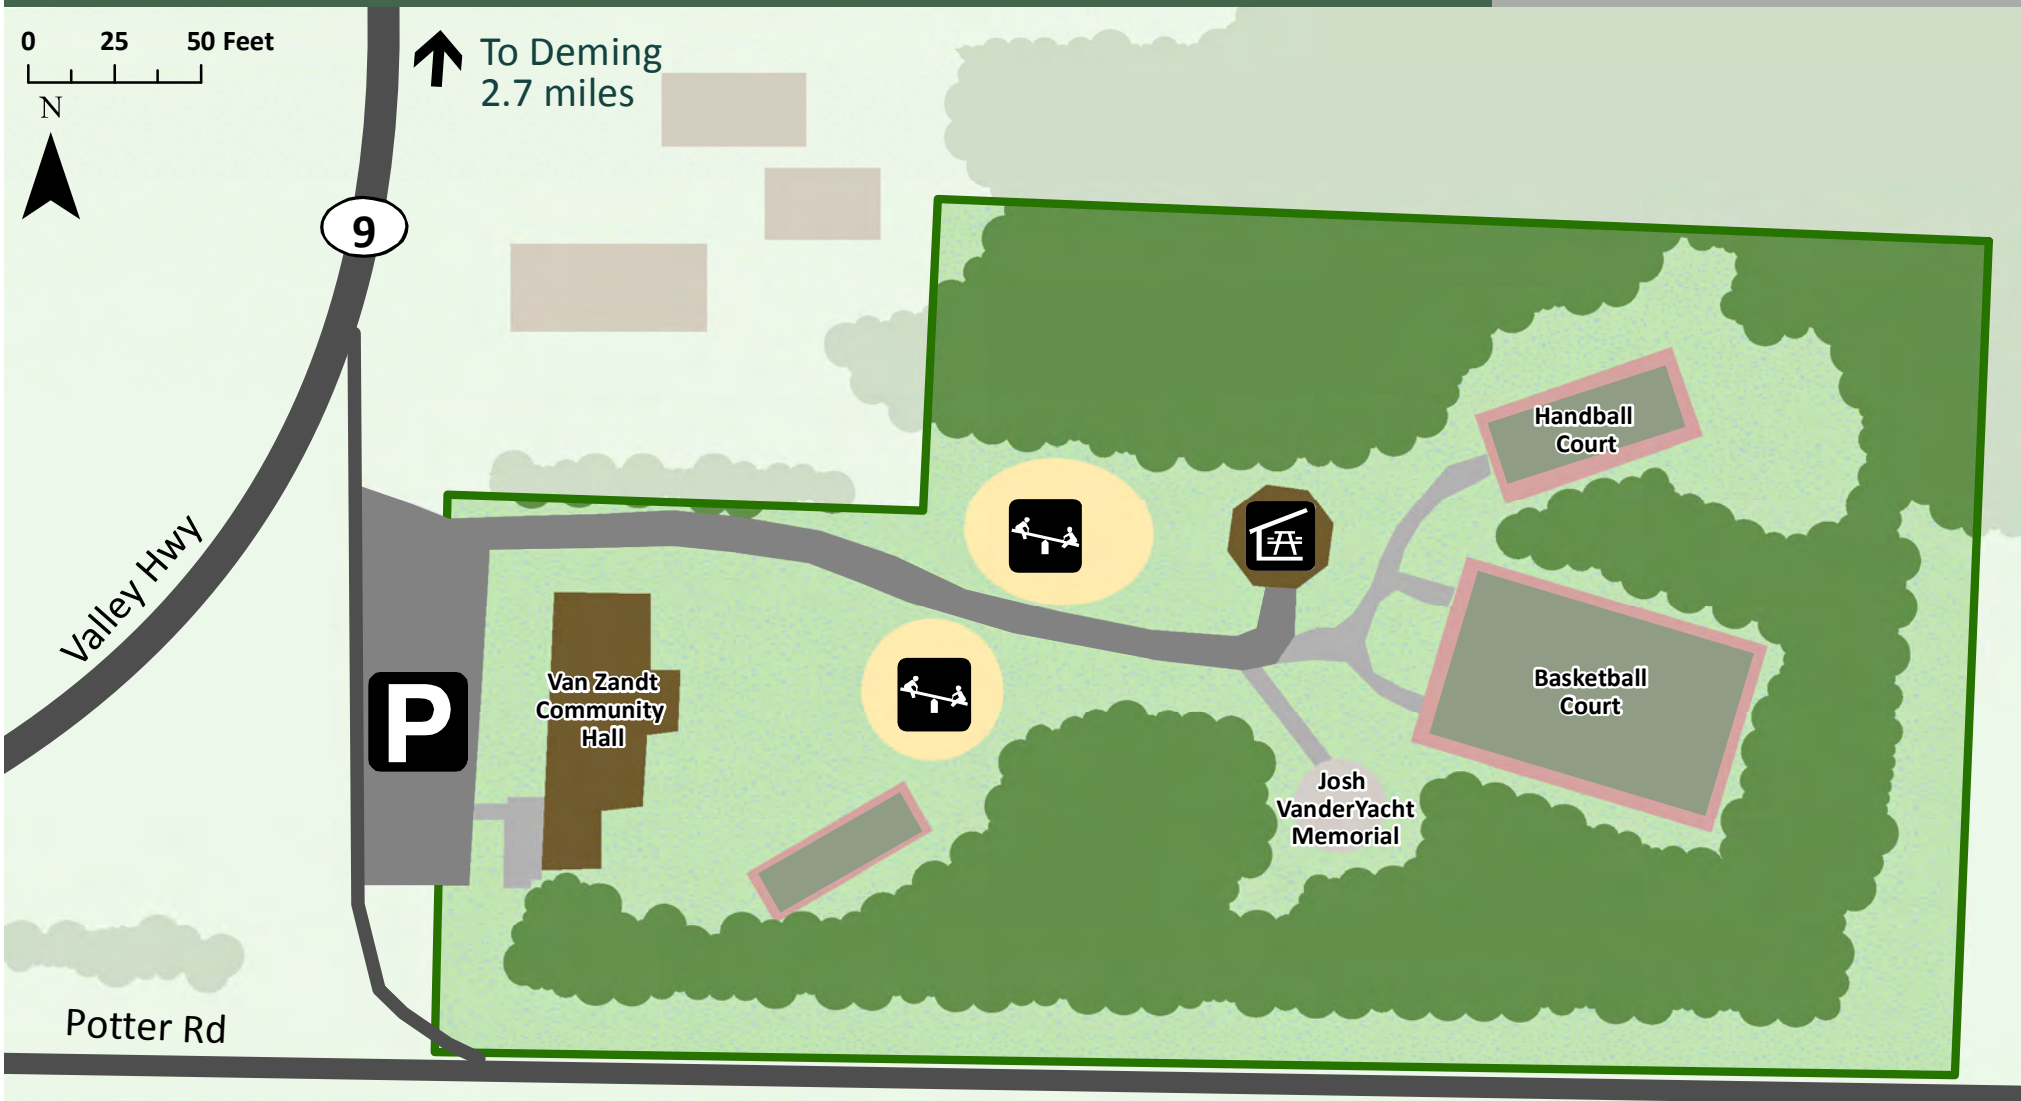

# Josh VanderYacht Park

Whatcom County  
Parks & Recreation

- |                |          |             |
|----------------|----------|-------------|
| Parking        | Court    | Road        |
| Picnic Shelter | Building | Paved Path  |
| Playground     | Forest   | Gravel Path |
| Park Boundary  | Grass    |             |

Note to map users: Mobile maps approximate your location and may be inoperable at any time on any device. There are no warranties to accompany this material. Use at your own risk.

(360) 778-5850  
WWW.WHATCOMCOUNTY.US/PARKS