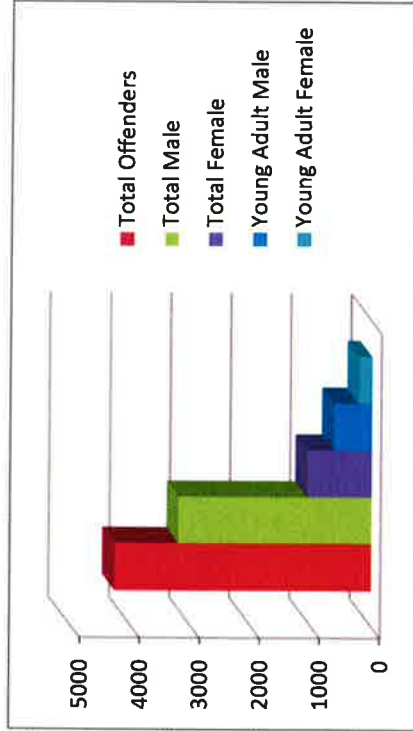

3-7-2019
 INDOEX Comm.
 Caleb Erickson

WHATCOM COUNTY SHERIFF'S OFFICE

Young Adult Total Inmates in Date Range with Demographics

Date Range: 1/1/2018 - 12/31/2018

Total Offenders 2018	4268	100%
Male	3208	75.16%
Female	1060	24.84%
Young Adult Total:	839	19.66%
Young Adult Male:	625	74.49%
Young Adult Female:	214	25.51%
Number of Bookings:	6385	

Average Length of Stay	
Inclusive Average	13.5
Young Adult Average	11.5