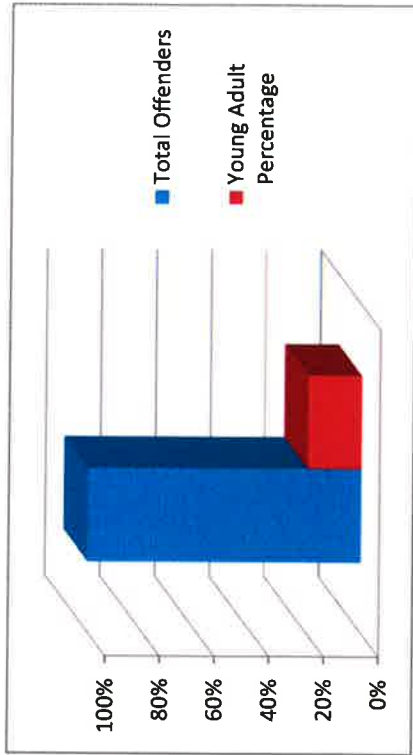

3-7-2019
 INDOEX Comm.
 Caleb Erickson

WHATCOM COUNTY SHERIFF'S OFFICE

Young Adult Total Inmates in Date Range with Demographics

Date Range: 1/1/2018 - 12/31/2018

Total Offenders 2018	4268	100%
Male	3208	75.16%
Female	1060	24.84%
Young Adult Total:	839	19.66%
Young Adult Male:	625	74.49%
Young Adult Female:	214	25.51%
Number of Bookings:	6385	

Average Length of Stay	
Inclusive Average	13.5
Young Adult Average	11.5