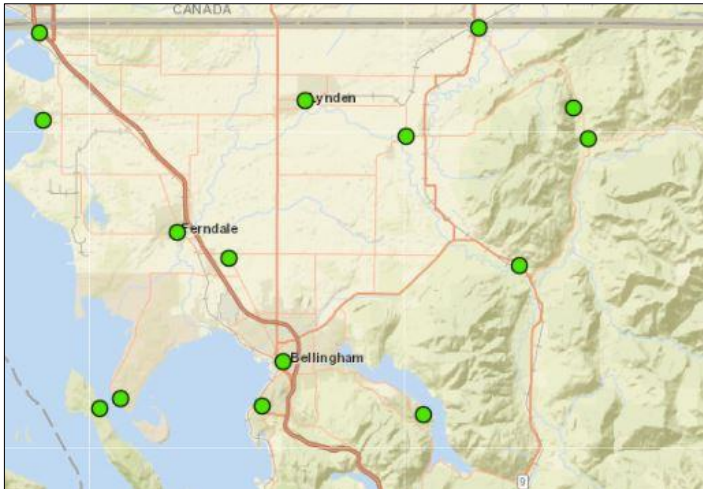

Washington State Drive-In WiFi Hotspots Locations

In response to the impacts of COVID-19, Drive-In WiFi Hotspots provide free temporary, emergency internet access for Washingtonians who do not have broadband service to their homes. Access is available to all residents with specific emphasis on remote learning for students. Additionally, this service can be used for job searches, telehealth, telework, unemployment filing, and census participation.

Launching primarily as parking lot hotspots in response to the COVID-19 pandemic, the free community Wi-Fi is accessible regardless of how users arrive at the locations. Some sites also offer indoor public access during business hours. Everyone using the sites –

outside or inside – must practice social distancing and hygiene precautions, including staying in your vehicle or at least six feet from other users and wearing a mask if necessary.

Each hotspot will have its own security protocol. Some will be open and others will have Children’s Internet Protection Act (CIPA) safe security installed. Broadband equity is not just a rural challenge. The drive-In Wi-Fi hotspot project addresses underserved and economically disadvantaged communities in urban and suburban areas as well. The locations listed on this map represent new Drive-In WiFi Hotspot sites located at Washington State University Extension locations, as well as new and existing Washington State Library Drive-In WiFi Hotspots.