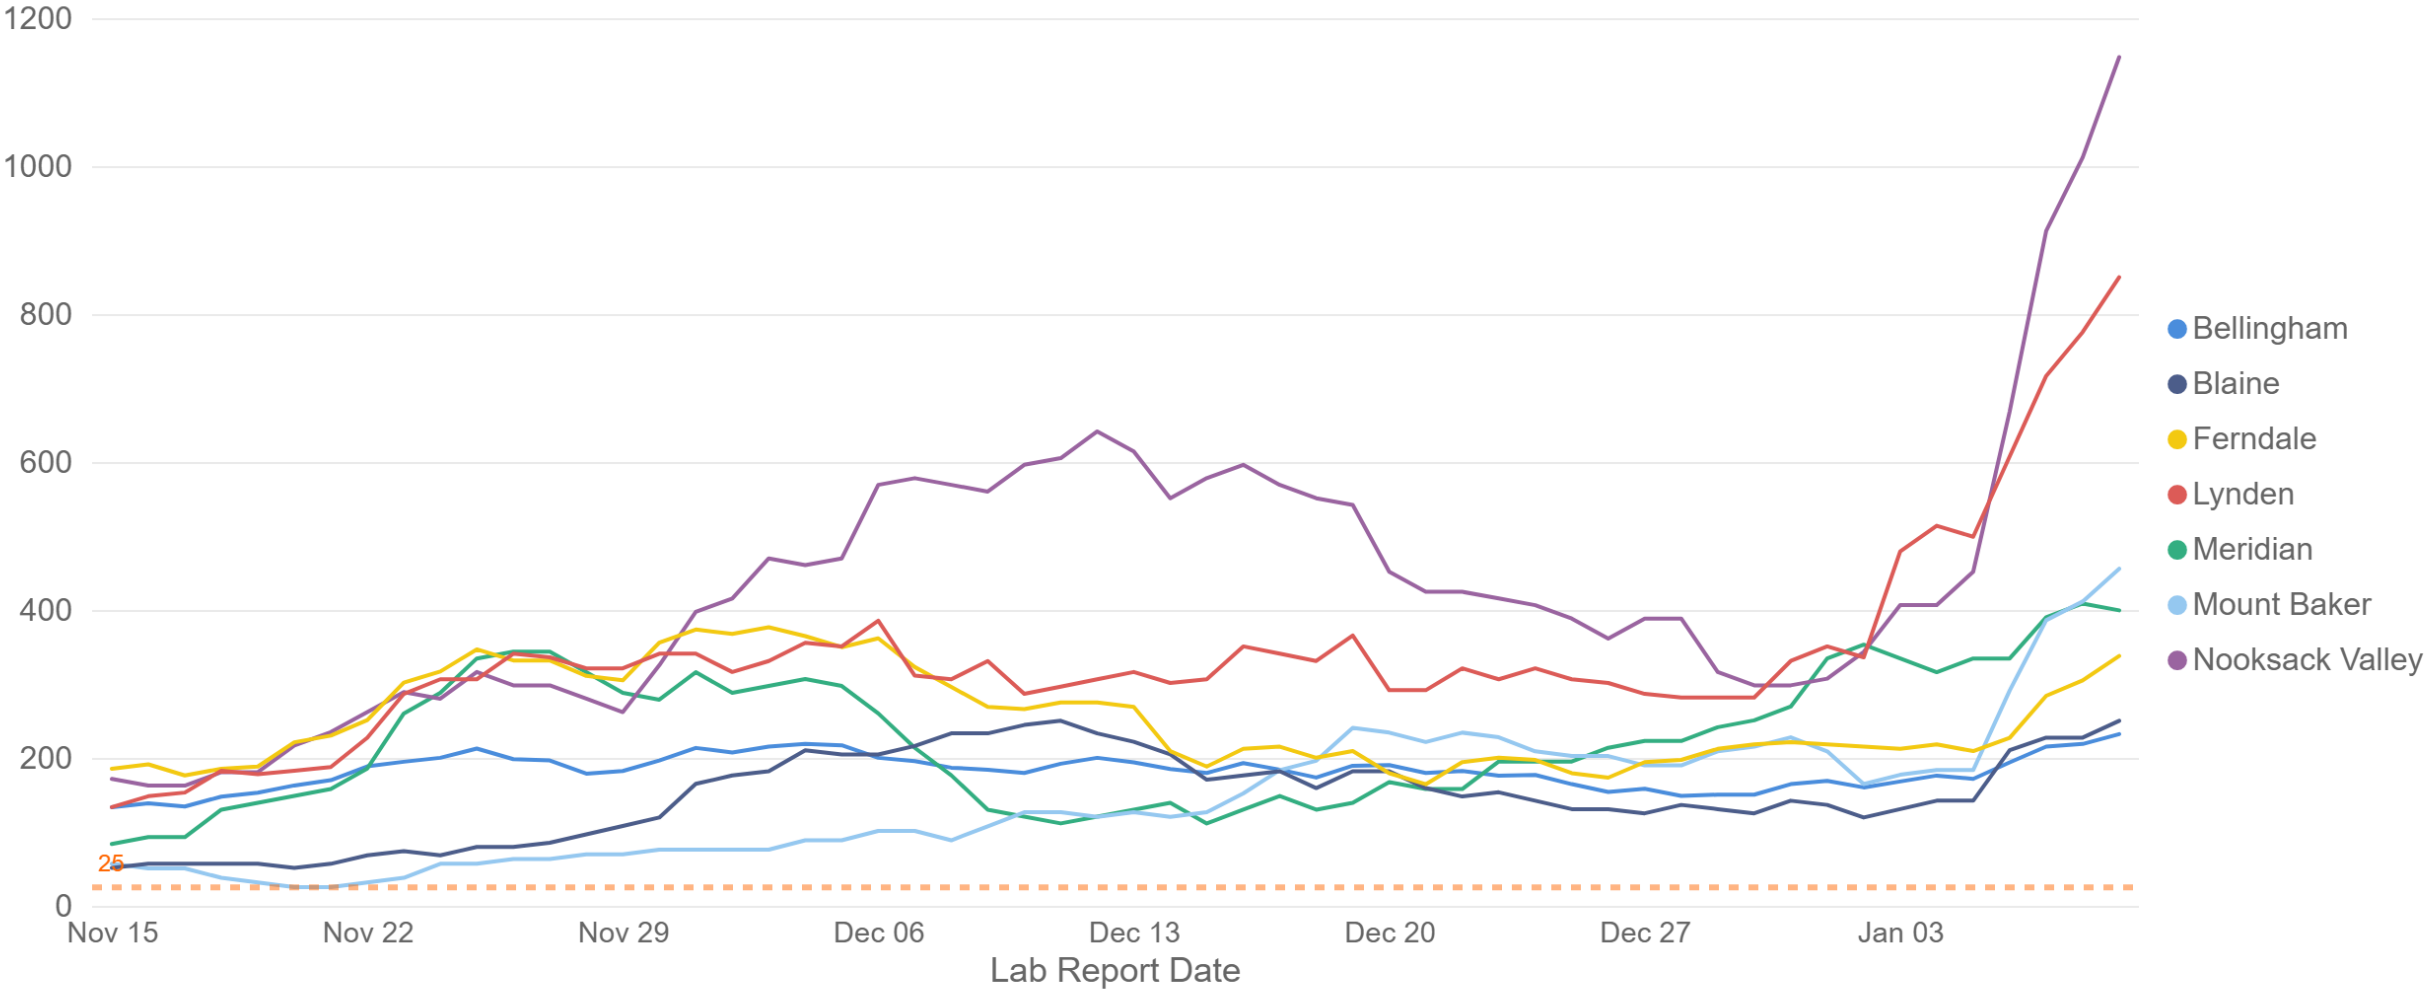

Newly confirmed COVID-19 cases per 100,000 people during the prior two weeks, by Whatcom County School District Boundaries *see [Data Explainer](#) or [FAQs](#)

Data for the previous 8 weeks, 11/15/2020 - 01/09/2021

School district boundaries are used as geographical sub-units and are not indicators of transmission within schools.