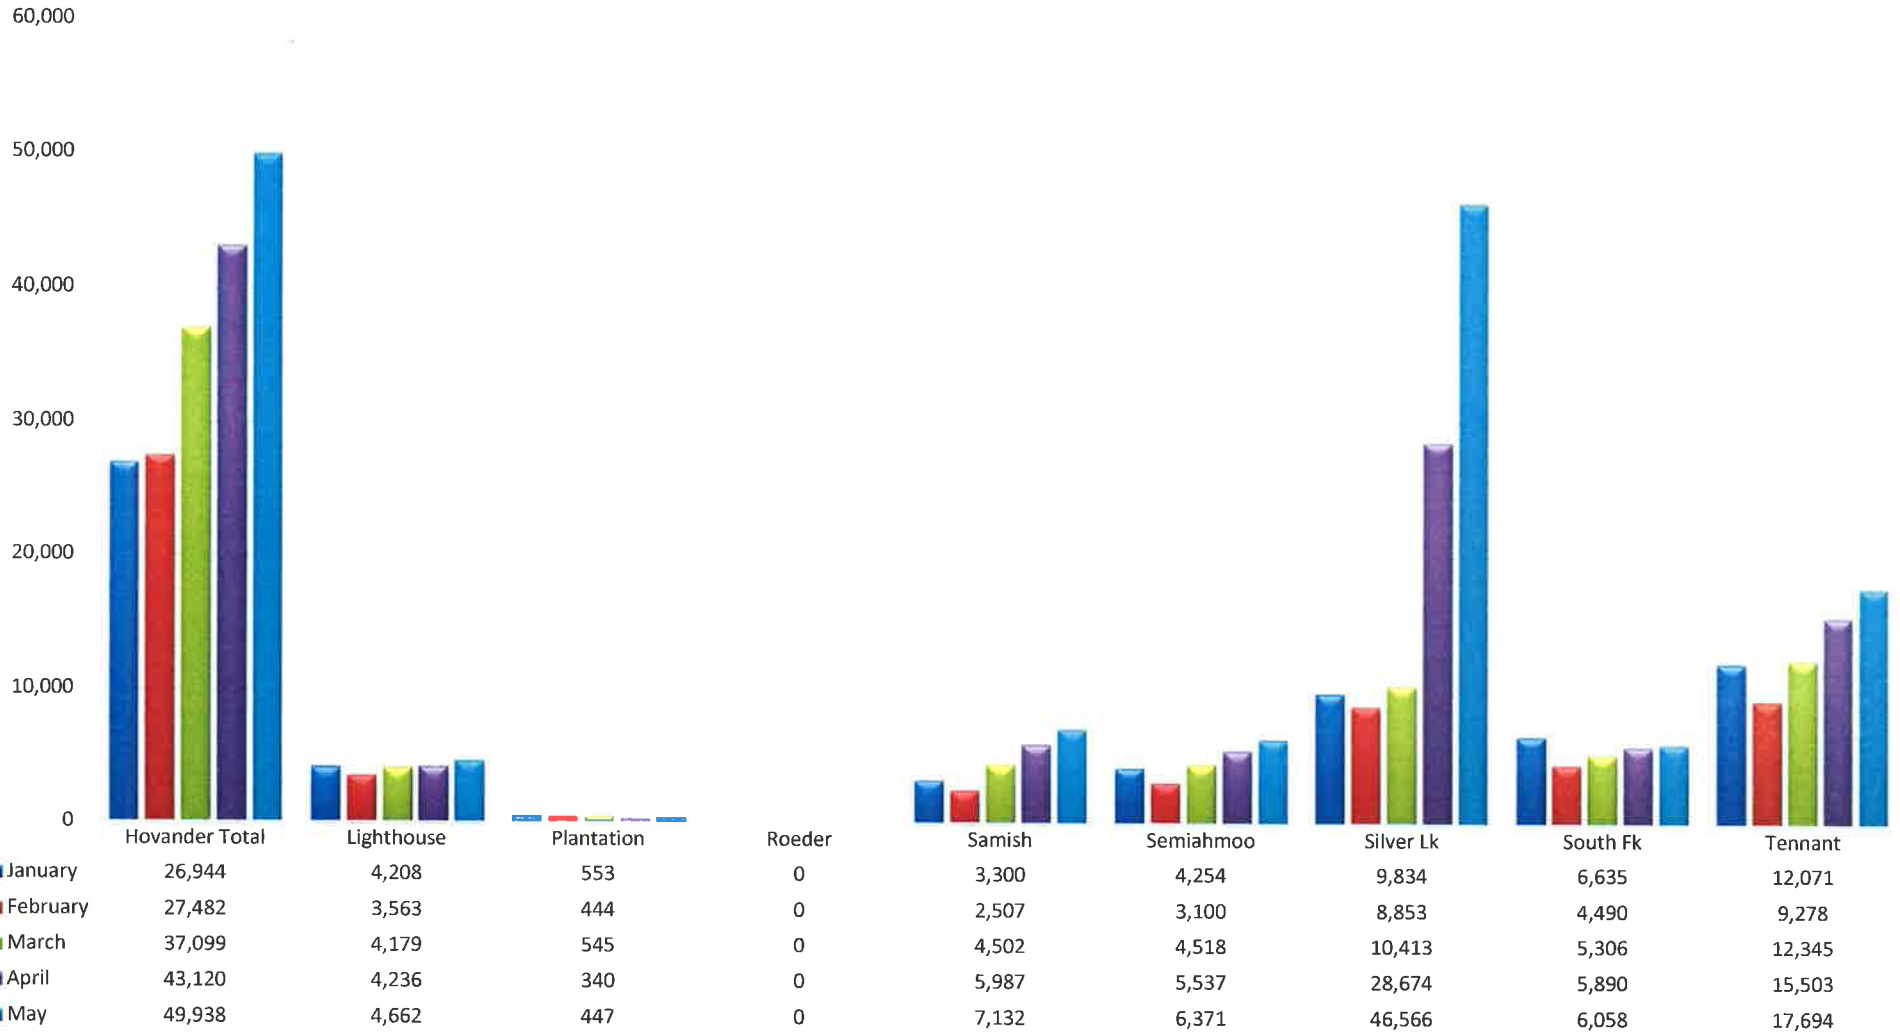

# 2021 Trail Visitation

# 2021 Park Visitation

### PARKS

MONTH	Hovander Boat			Hovander Total	Lighthouse	Plantation	Roeder	Samish	Semiahmoo	Silver Lk	South Fk	Tennant	TOTAL
	Hovander Park	Launch	Hovander Trail										
January	3,284	19,424	4,236	26,944	4,208	553	0	3,300	4,254	9,834	6,635	12,071	67,799
February	8,714	15,618	3,150	27,482	3,563	444	0	2,507	3,100	8,853	4,490	9,278	59,717
March	15,364	17,790	3,945	37,099	4,179	545	0	4,502	4,518	10,413	5,306	12,345	78,907
April	19,693	19,457	3,970	43,120	4,236	340	0	5,987	5,537	28,674	5,890	15,503	109,287
May	25,390	20,231	4,317	49,938	4,662	447	0	7,132	6,371	46,566	6,058	17,694	138,868
June				0									0
July				0									0
August				0									0
September				0									0
October				0									0
November				0									0
December				0									0
<b>Total</b>	<b>72445</b>	<b>92520</b>	<b>19618</b>	<b>184583</b>	<b>20848</b>	<b>2329</b>	<b>0</b>	<b>23427.83333</b>	<b>23780</b>	<b>104340</b>	<b>28379</b>	<b>66891</b>	<b>454,578</b>