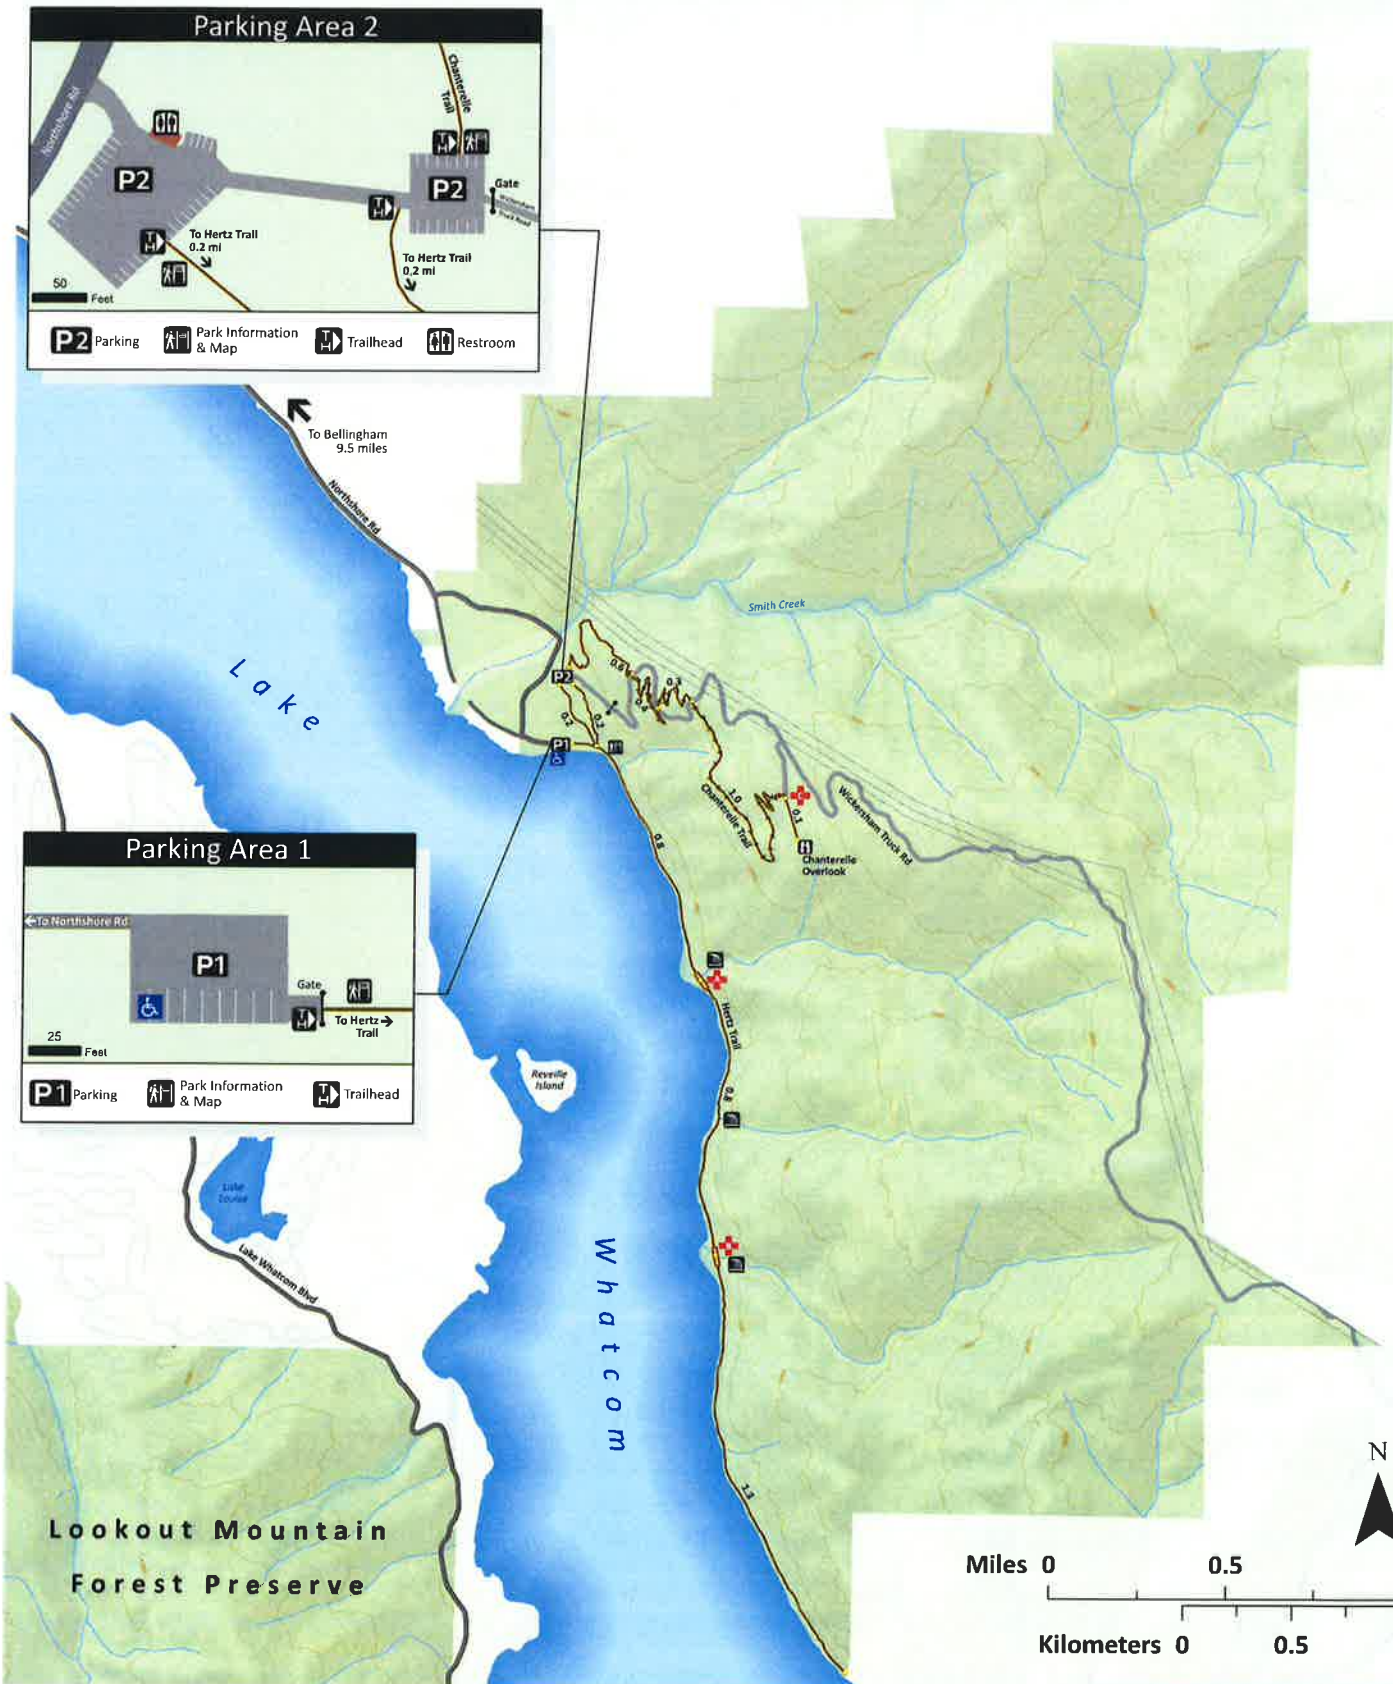

Lake Whatcom Park

Whatcom County
Parks & Recreation

- | | | | |
|----------|----------------------|-------------------|------------------------------|
| Parking | Waterfall | Paved Road | Trail Use Type |
| Kiosk | Park Boundary | Gated Forest Road | Hiking, Biking |
| Restroom | Bridge | Stream | Hiking, Uphill Biking Only |
| Overlook | Emergency Checkpoint | Powerline | Trail Mileage Between Points |

Note to map users:
Mobile maps approximate your location and may be inoperable at any time on any device. There are no warranties to accompany this material. Use at your own risk.