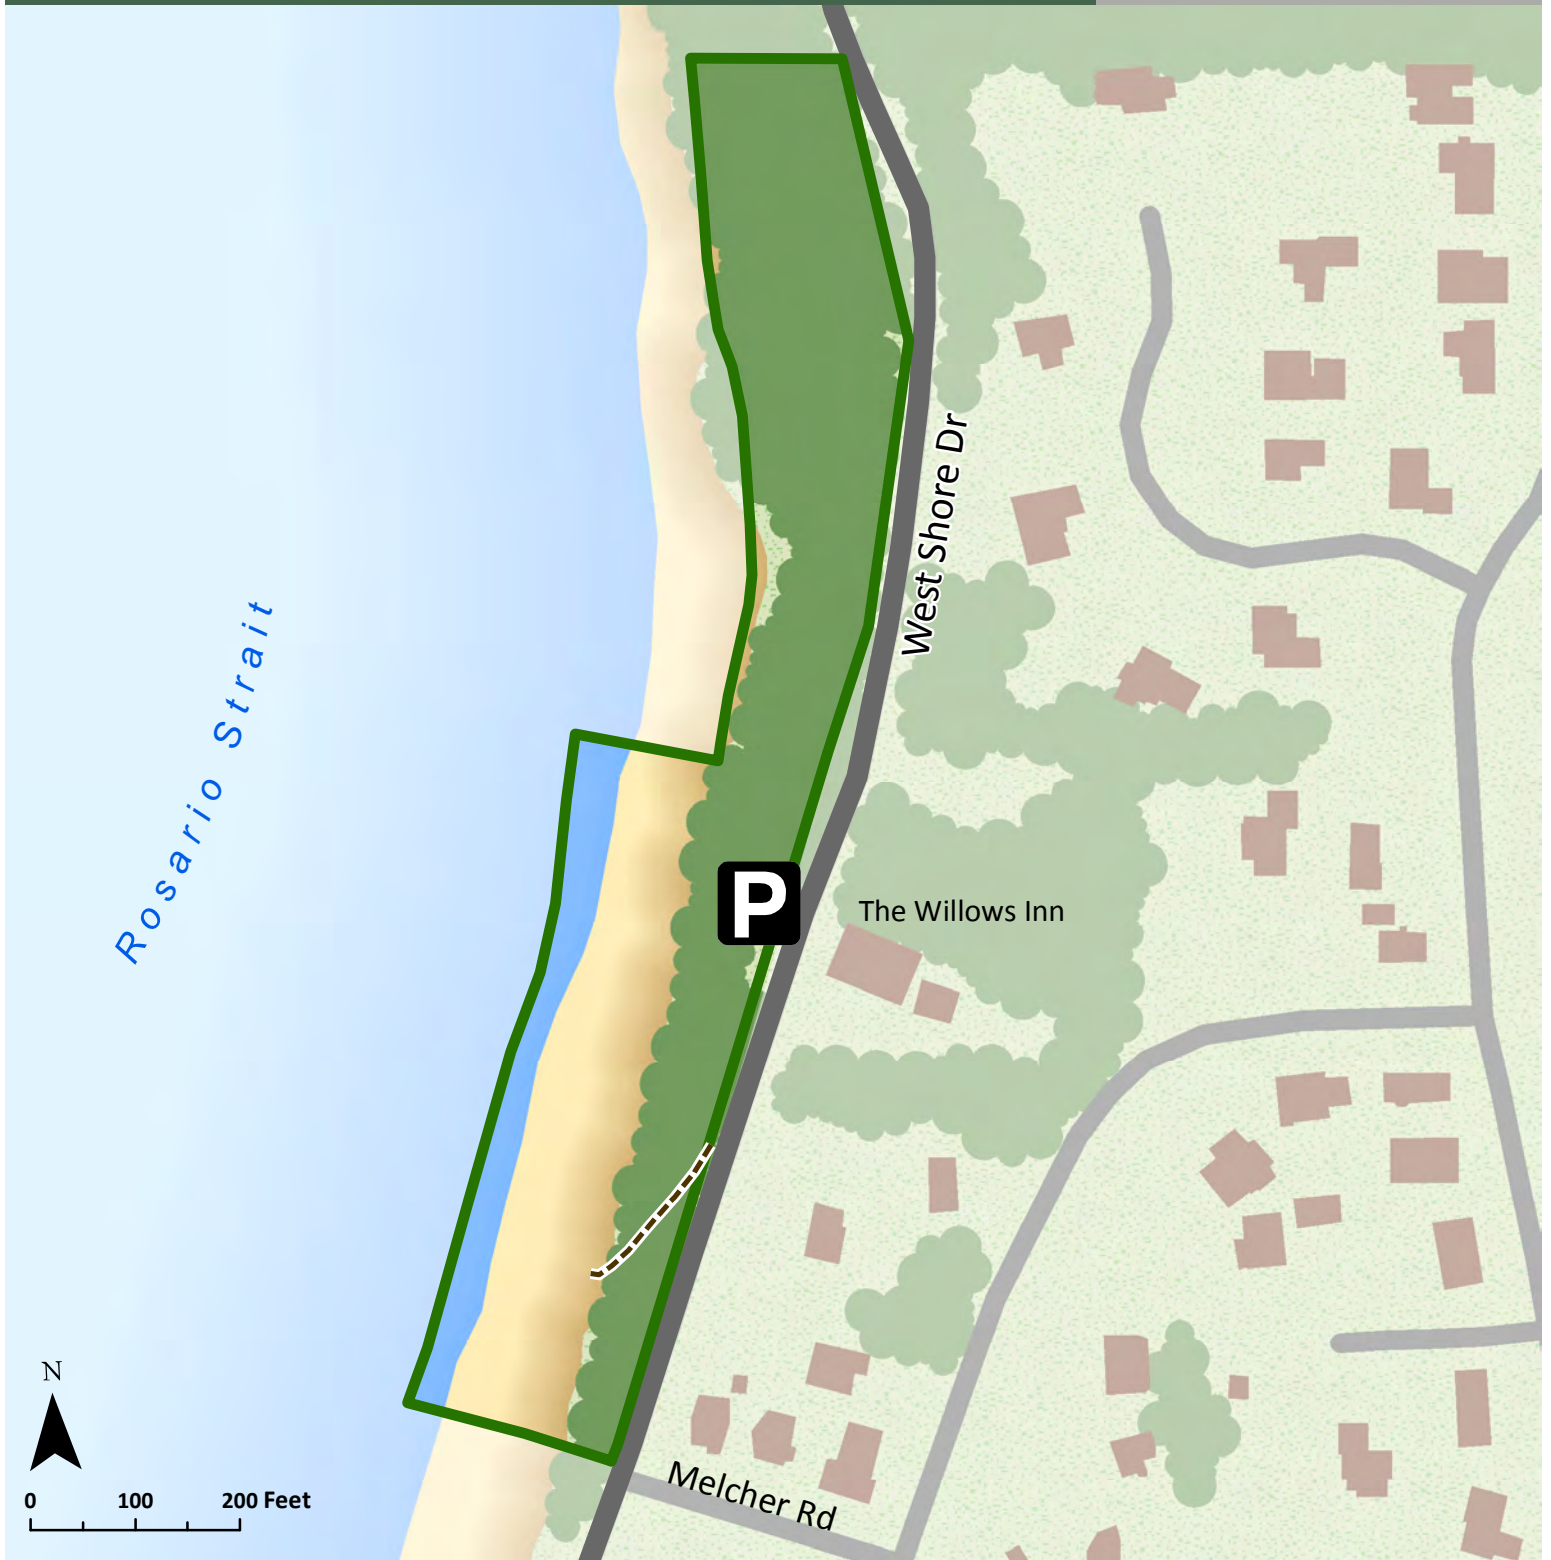

# Sunset Beach Access

Whatcom County  
Parks & Recreation

P

The Willows Inn

Melcher Rd

West Shore Dr

Rosario Strait

- Parking
- Park Boundary
- Forest
- Grass
- Trail to Beach Access
- Road